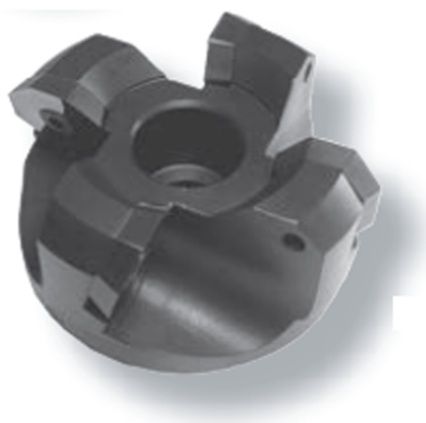

RHD-10-8

HD Heavy Duty Cutter Body	
Body Style	Shell
Cutter Diameter	10"
Bore	2-1/2
Keyway	1"
Insert Pockets	8
Insert Shape	Round HD

https://www.miltecusa.com/index.php?route=product/product&product_id=2779