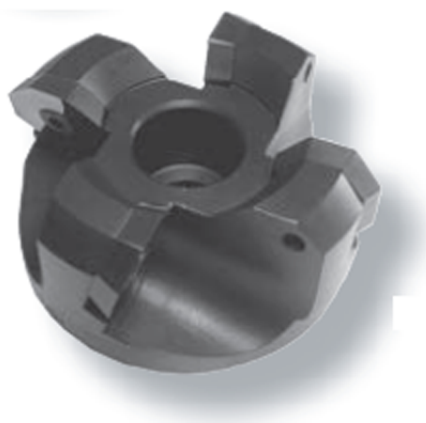

RHD-4-5

HD Heavy Duty Cutter Body	
Body Style	Shell
Cutter Diameter	4"
Bore	1-1/2
Keyway	5/8
Insert Pockets	5
Insert Shape	Round HD

https://www.miltecusa.com/index.php?route=product/product&product_id=2781