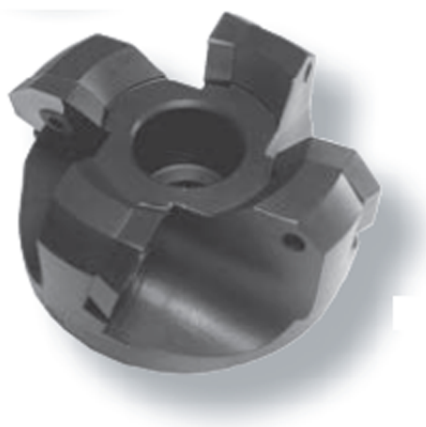

RHD-6-5

HD Heavy Duty Cutter Body	
Body Style	Shell
Cutter Diameter	6"
Bore	1-1/2
Keyway	5/8
Insert Pockets	5
Insert Shape	Round HD

https://www.miltecusa.com/index.php?route=product/product&product_id=2783