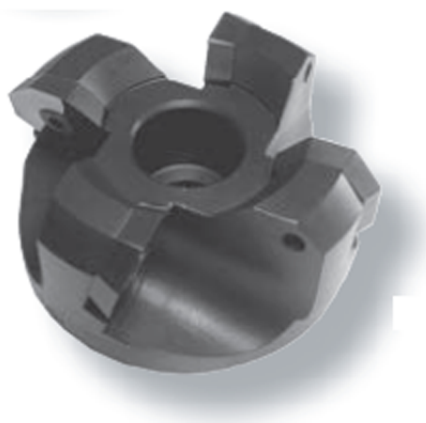

HD Heavy Duty Cutter Body	
Body Style	Face
Cutter Diameter	250.0 mm
Bore	60 mm
Keyway	25 mm
Insert Pockets	8
Insert Shape	Octagon HD

https://www.miltecusa.com/index.php?route=product/product&product_id=2840